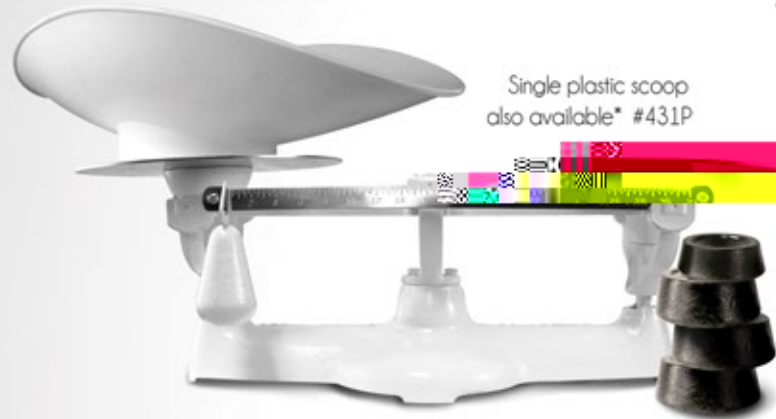

Single plastic scoop
also available* #431P